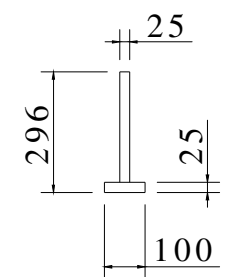

LONGITUDINAL PROFILE

TRANSVERSAL SECTION "A"

TRANSVERSAL SECTION "B"

TRANSVERSAL SECTION "C"

CL 460 CHOCK

DWN: SJW

APPROVED: LXL

info@highfieldboats.com