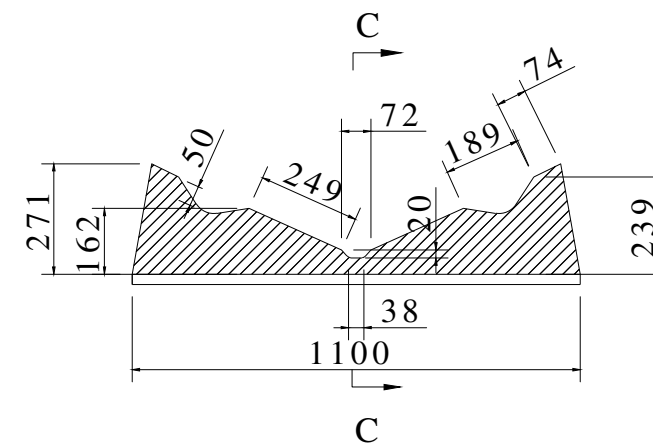

LONGITUDINAL PROFILE

TRANSVERSAL SECTION "A"

TRANSVERSAL SECTION "B"

TRANSVERSAL SECTION "C"

CL 460 CHOCK

DWN: SJW

APPROVED: LXL

info@highfieldboats.com