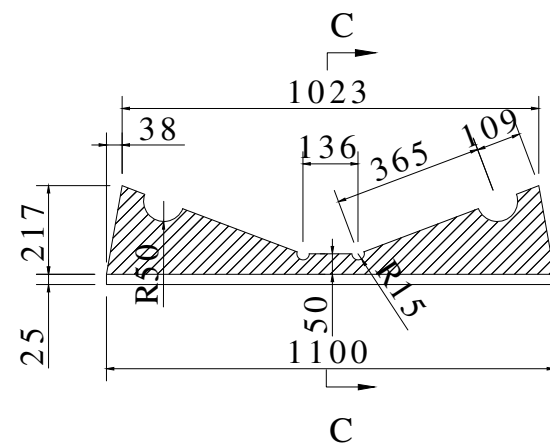

LONGITUDINAL PROFILE

TRANSVERSAL SECTION "A"

TRANSVERSAL SECTION "B"

TRANSVERSAL SECTION "C"

CL 460 CHOCK

DWN: SJW

APPROVED: LXL

info@highfieldboats.com