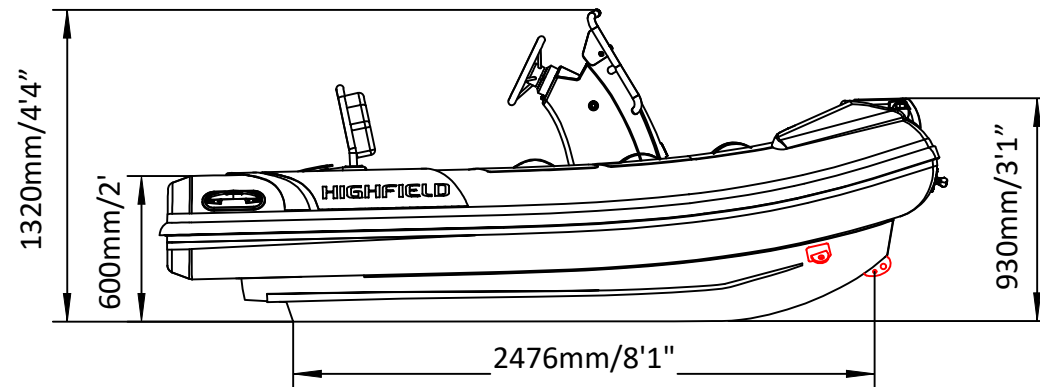

SPORT 300

SPECIFICATIONS

SPECIFICATIONS AND MAXIMUM CAPACITIES (Subject to change without notice. Tolerances: dimensions ±2.5%, weights ±5%)

MODEL	ISO 6185 PART	ISO 6185	Passengers		#	Weight		Shaft	Outboard Engine				Sundeck		Tow post		/		Fuel Tank Capacity		Wet Weight (Approximate) 30HP (22.38KW) +Fuel		AIR CHAMBERS	Pressure	
			KG	LB		KG	LB		KG	LB	KG	LB	KG	LB	KG	LB	L	GAL	KG	LB	PSI	BAR			
			KG	LB		KW	HP		KG	LB	KG	LB	KG	LB	KG	LB	/	/	L	GAL	KG	LB		PSI	BAR
SPORT 300	3	C	464	1023	4	300	661	L	22.38	30	124.1	274	175	385	/	/	/	/	/	/	322	710	3	3.63	0.25

Boat weight includes: console