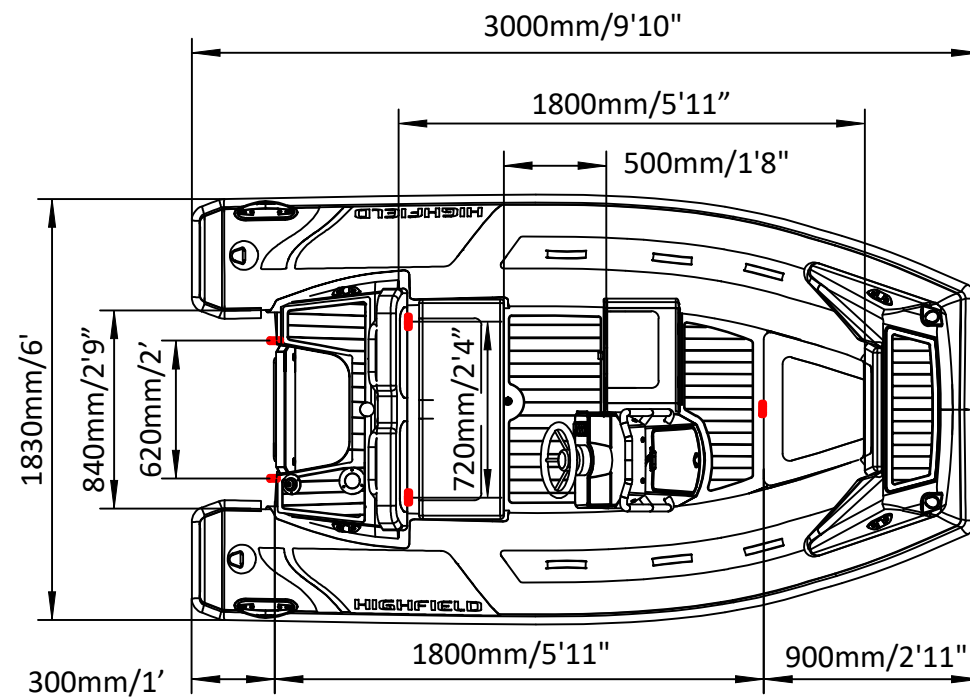

SPORT 300

SPECIFICATIONS

SPECIFICATIONS AND MAXIMUM CAPACITIES (Subject to change without notice. Tolerances: dimensions ±2.5%, weights ±5%)

MODEL	ISO 6185 PART	ISO 6185	Passengers		#	Weight		Shaft	Outboard Engine				Sundeck		Tow post		/		Fuel Tank Capacity		Wet Weight (Approximate) 30HP (22.38KW) +Fuel		AIR CHAMBERS	Pressure	
			KG	LB		KG	LB		KG	LB	KG	LB	KG	LB	KG	LB	L	GAL	KG	LB	PSI	BAR			
			KG	LB		KW	HP		KG	LB	KG	LB	KG	LB	KG	LB	/	/	L	GAL	KG	LB		PSI	BAR
SPORT 300	3	C	464	1023	4	300	661	L	22.38	30	124.1	274	175	385	/	/	/	/	/	/	322	710	3	3.63	0.25

Boat weight includes: console