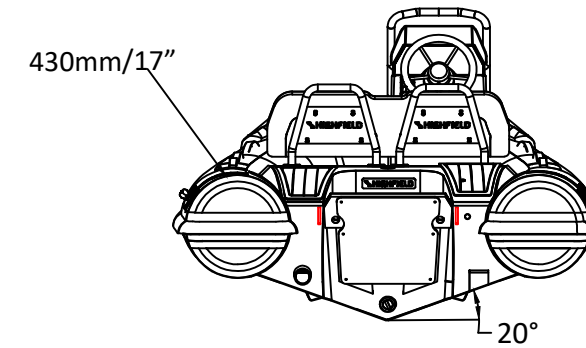

SPORT 300

SPECIFICATIONS

SPECIFICATIONS AND MAXIMUM CAPACITIES (Subject to change without notice. Tolerances: dimensions ±2.5%, weights ±5%)

MODEL	ISO 6185 PART	ISO 6185	Passengers		#	Weight		Shaft	Outboard Engine				Sundeck		Tow post		/		Fuel Tank Capacity		Wet Weight (Approximate) 30HP (22.38KW) +Fuel		AIR CHAMBERS	Pressure	
			KG	LB		KG	LB		KG	LB	KG	LB	KG	LB	KG	LB	L	GAL	KG	LB	PSI	BAR			
			KG	LB		KW	HP		KG	LB	KG	LB	KG	LB	KG	LB	/	/	L	GAL	KG	LB		PSI	BAR
SPORT 300	3	C	464	1023	4	300	661	L	22.38	30	124.1	274	175	385	/	/	/	/	/	/	322	710	3	3.63	0.25

Boat weight includes: console