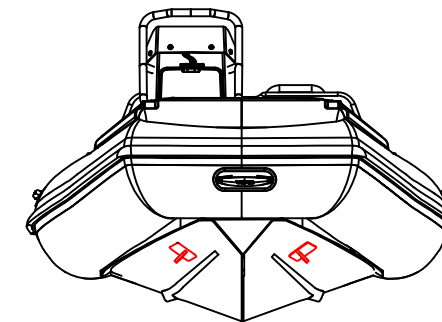

SPORT 300

SPECIFICATIONS

SPECIFICATIONS AND MAXIMUM CAPACITIES (Subject to change without notice. Tolerances: dimensions ±2.5%, weights ±5%)

MODEL	ISO 6185 PART	ISO 6185	Passengers		#	Weight		Shaft	Outboard Engine				Sundeck		Tow post		/		Fuel Tank Capacity		Wet Weight (Approximate) 30HP (22.38KW) +Fuel		AIR CHAMBERS	Pressure	
			KG	LB		KG	LB		KG	LB	KG	LB	KG	LB	KG	LB	L	GAL	KG	LB	PSI	BAR			
			KG	LB		KW	HP		KG	LB	KG	LB	KG	LB	KG	LB	/	/	L	GAL	KG	LB		PSI	BAR
SPORT 300	3	C	464	1023	4	300	661	L	22.38	30	124.1	274	175	385	/	/	/	/	/	/	322	710	3	3.63	0.25

Boat weight includes: console