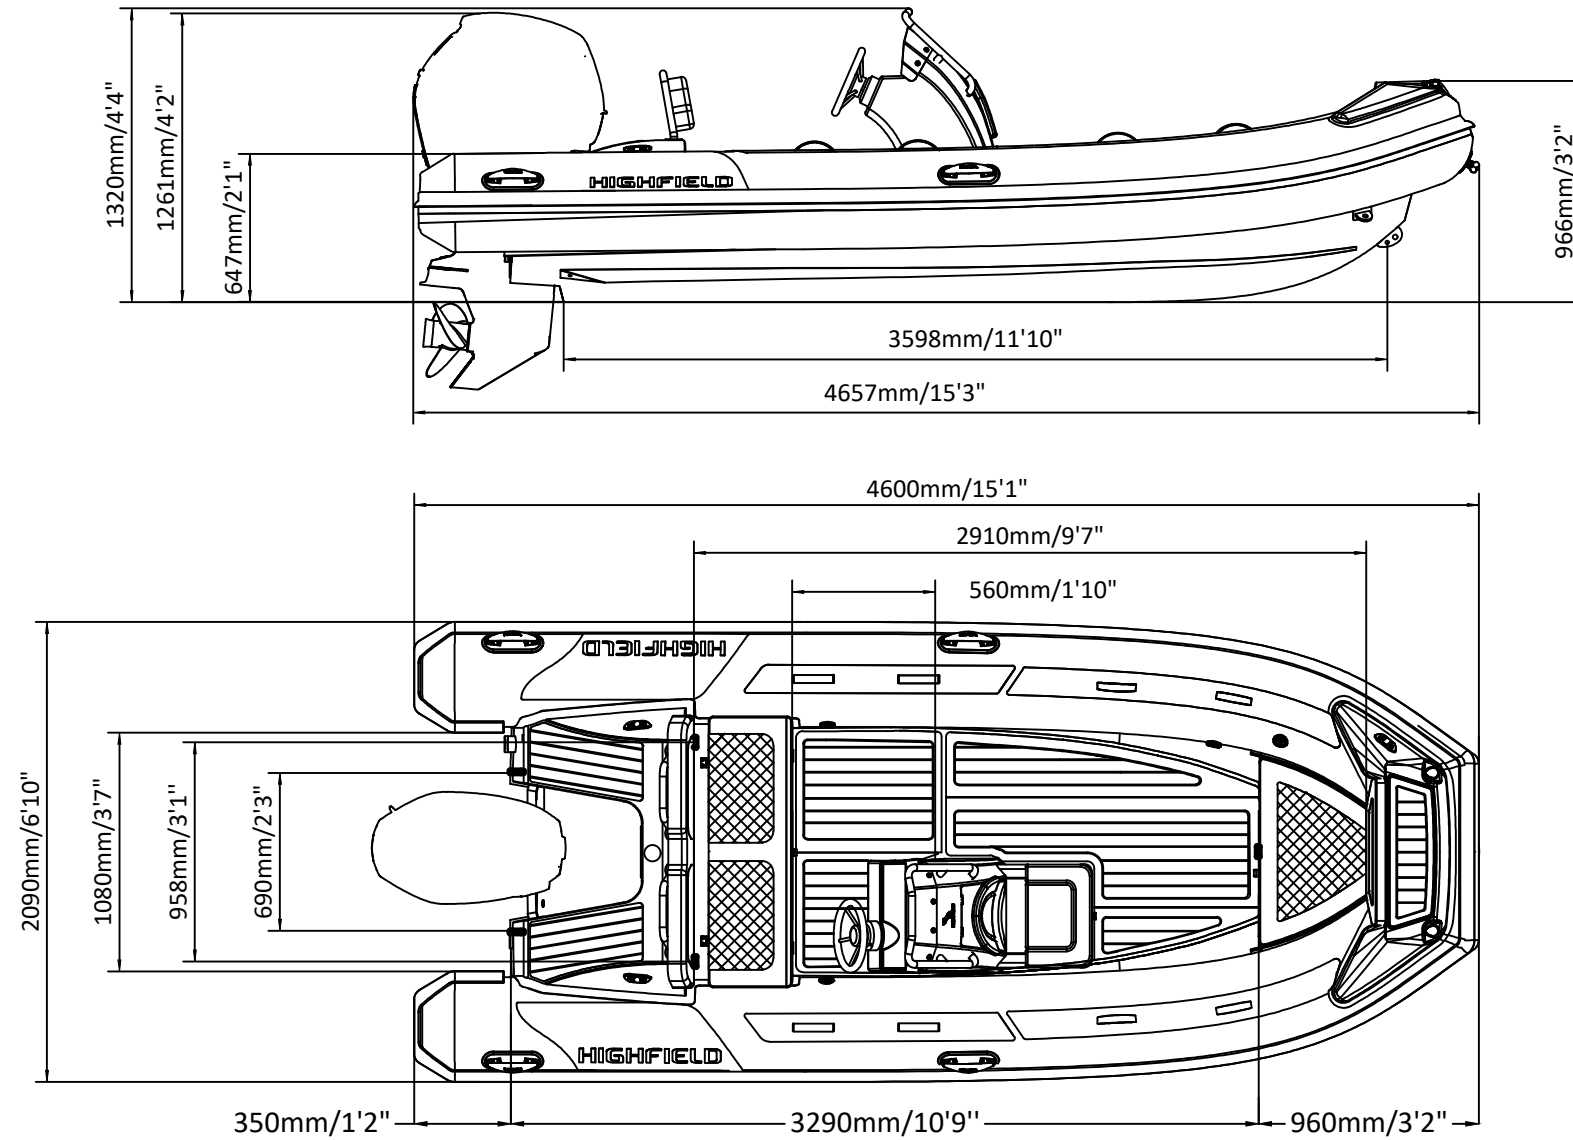

SPORT 460

SPECIFICATIONS

SPECIFICATIONS AND MAXIMUM CAPACITIES (Subject to change without notice. Tolerances: dimensions ±2.5%, weights ±5%)

MODEL	ISO 6185 PART	ISO 6185	Passengers		#	Weight		Shaft	Outboard Engine		Sundeck		Tow post		Rollbar		Fuel Tank Capacity		Wet Weight (Approximate) 70HP (52.22KW) +Fuel		AIR CHAMBERS	Pressure					
			KG	LB		KG	LB		KG	LB	KG	LB	KG	LB	KG	LB	KG	LB	KG	LB		PSI	BAR				
			KG	LB		KW	HP		KG	LB	KG	LB	KG	LB	KG	LB	L	GAL	KG	LB							
SPORT 460	3	C	855	1885	9	675	1488	L	52.22	70	160	353	332	732	14.5	32	6.5	14.3	17.5	38.6	55	14.5	550	1213	5	3.63	0.25

Boat weight includes: console

2023V1