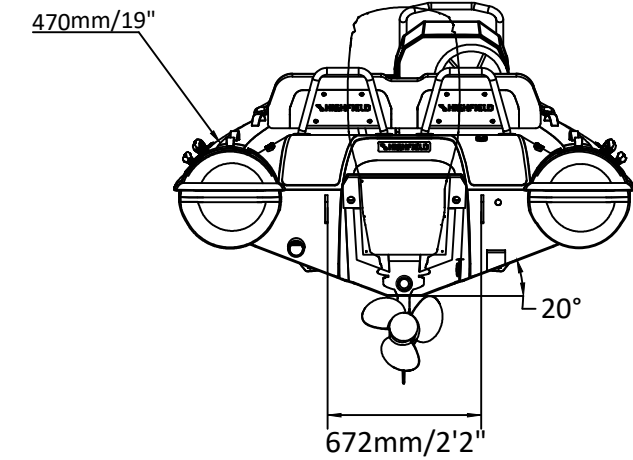

SPORT 460

SPECIFICATIONS

SPECIFICATIONS AND MAXIMUM CAPACITIES (Subject to change without notice. Tolerances: dimensions ±2.5%, weights ±5%)

MODEL	ISO 6185 PART	ISO 6185	Passengers		#	Weight		Shaft	Outboard Engine		Sundeck		Tow post		Rollbar		Fuel Tank Capacity		Wet Weight (Approximate) 70HP (52.22KW) +Fuel		AIR CHAMBERS	Pressure					
			KG	LB		KG	LB		KG	LB	KG	LB	KG	LB	KG	LB	KG	LB	KG	LB		PSI	BAR				
			KG	LB		KW	HP		KG	LB	KG	LB	KG	LB	KG	LB	L	GAL	KG	LB							
SPORT 460	3	C	855	1885	9	675	1488	L	52.22	70	160	353	332	732	14.5	32	6.5	14.3	17.5	38.6	55	14.5	550	1213	5	3.63	0.25

Boat weight includes: console

2023V1