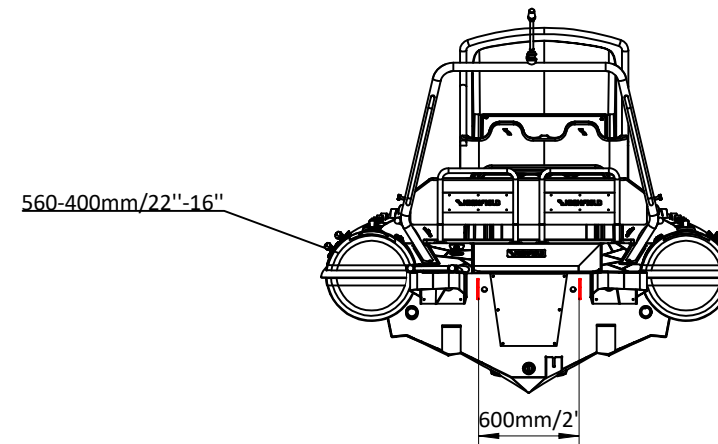

SPORT 600 EPA

SPECIFICATIONS

SPECIFICATIONS AND MAXIMUM CAPACITIES (Subject to change without notice. Tolerances: dimensions ±2.5%, weights ±5%)

MODEL	ISO 6185 PART	ISO 6185	Passengers		#	Weight		Shaft	Outboard Engine		Shower kit		Rollbar		/		Fuel tank Capacity		Wet Weight (Approximate) 150HP (111.9KW) +Fuel		AIR CHAMBERS	Pressure					
			KG	LB		KG	LB		KG	LB	KG	LB	KG	LB	L	GAL	KG	LB	PSI	BAR							
			KG	LB		KW	HP		KG	LB	KG	LB	KG	LB	KG	LB	KG	LB	PSI	BAR							
SP600	3	C	1580	3483	14	1050	2315	XL	111.9	150	250	551	630	1389	14.4	31.7	23	50.7	/	/	126	33.2	981.5	2164	6	3.63	0.25

Boat weight includes: console, seat, sundeck, platform