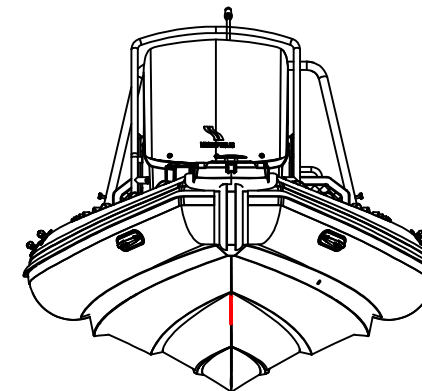

SPORT 600 EPA

SPECIFICATIONS

SPECIFICATIONS AND MAXIMUM CAPACITIES (Subject to change without notice. Tolerances: dimensions ±2.5%, weights ±5%)

MODEL	ISO 6185 PART	ISO 6185	Passengers		#	Weight		Shaft	Outboard Engine		Shower kit		Rollbar		/		Fuel tank Capacity		Wet Weight (Approximate) 150HP (111.9KW) +Fuel		AIR CHAMBERS	Pressure					
			KG	LB		KG	LB		KG	LB	KG	LB	KG	LB	L	GAL	KG	LB	PSI	BAR							
			KG	LB		KW	HP		KG	LB	KG	LB	KG	LB	KG	LB	KG	LB	PSI	BAR							
SP600	3	C	1580	3483	14	1050	2315	XL	111.9	150	250	551	630	1389	14.4	31.7	23	50.7	/	/	126	33.2	981.5	2164	6	3.63	0.25

Boat weight includes: console, seat, sundeck, platform