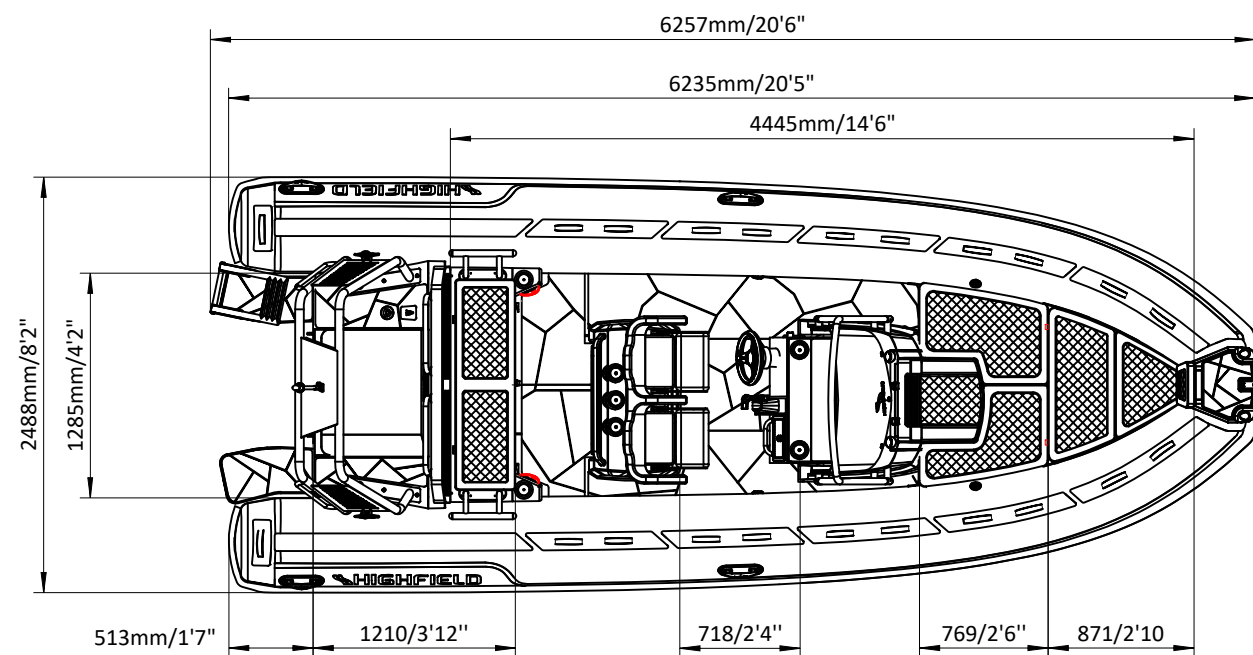

SPORT 600 EPA

SPECIFICATIONS

SPECIFICATIONS AND MAXIMUM CAPACITIES (Subject to change without notice. Tolerances: dimensions ±2.5%, weights ±5%)

MODEL	ISO 6185 PART	ISO 6185	Passengers		#	Weight		Shaft	Outboard Engine		Shower kit		Rollbar		/		Fuel tank Capacity		Wet Weight (Approximate) 150HP (111.9KW) +Fuel		AIR CHAMBERS	Pressure					
			KG	LB		KG	LB		KG	LB	KG	LB	KG	LB	L	GAL	KG	LB	PSI	BAR							
			KG	LB		KW	HP		KG	LB	KG	LB	KG	LB	KG	LB	KG	LB	PSI	BAR							
SP600	3	C	1580	3483	14	1050	2315	XL	111.9	150	250	551	630	1389	14.4	31.7	23	50.7	/	/	126	33.2	981.5	2164	6	3.63	0.25

Boat weight includes: console, seat, sundeck, platform