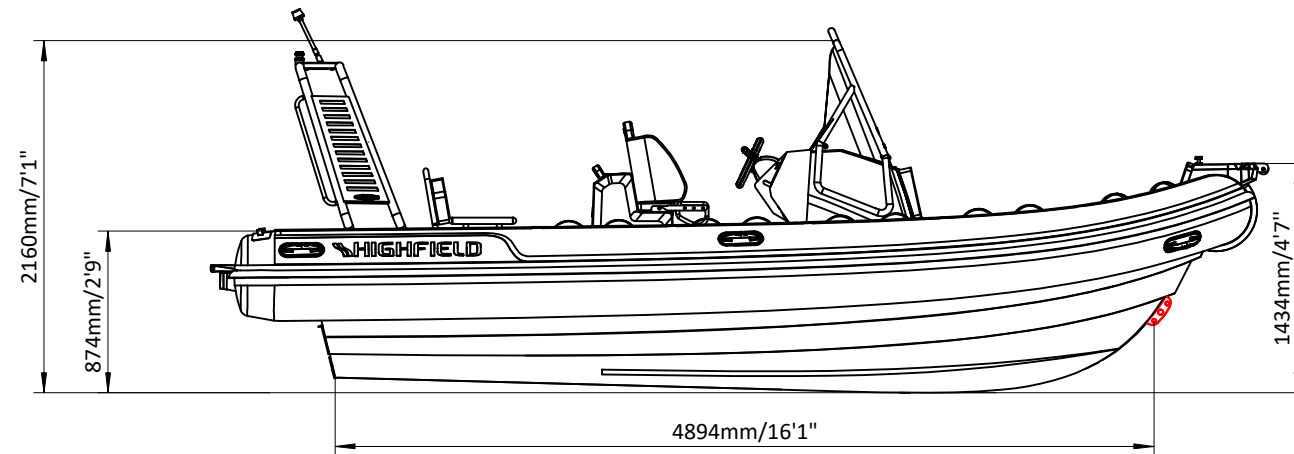

SPORT 600 EPA

SPECIFICATIONS

SPECIFICATIONS AND MAXIMUM CAPACITIES (Subject to change without notice. Tolerances: dimensions ±2.5%, weights ±5%)

MODEL	ISO 6185 PART	ISO 6185	Passengers		#	Weight		Shaft	Outboard Engine		Shower kit		Rollbar		/		Fuel tank Capacity		Wet Weight (Approximate) 150HP (111.9KW) +Fuel		AIR CHAMBERS	Pressure					
			KG	LB		KG	LB		KG	LB	KG	LB	KG	LB	L	GAL	KG	LB	PSI	BAR							
			KG	LB		KW	HP		KG	LB	KG	LB	KG	LB	KG	LB	KG	LB	PSI	BAR							
SP600	3	C	1580	3483	14	1050	2315	XL	111.9	150	250	551	630	1389	14.4	31.7	23	50.7	/	/	126	33.2	981.5	2164	6	3.63	0.25

Boat weight includes: console, seat, sundeck, platform